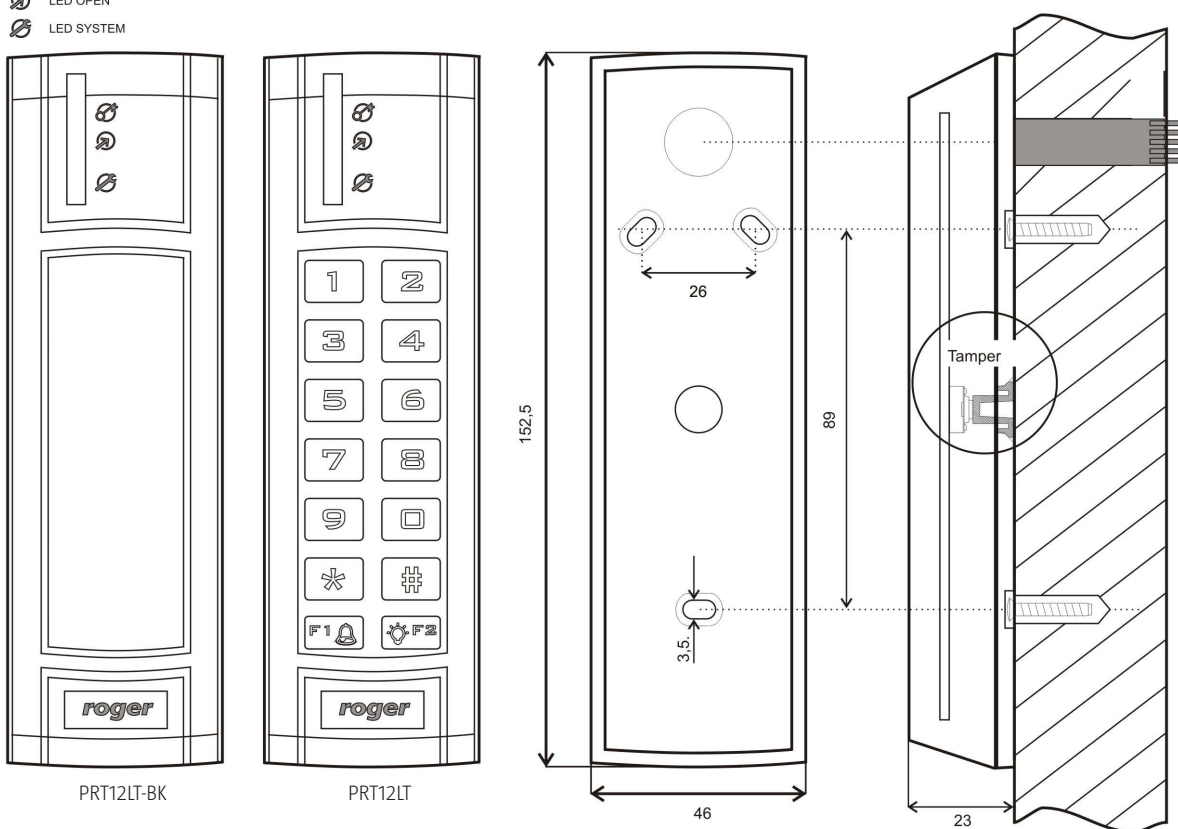

DOMINO

PRT12LT

Each PRT12LT reader can be used as an universal identification point connected to the access controller.

PRT12LT readers can operate in many common communication standards, so they can cooperate with majority of controllers from different vendors available on the market.

PRT12LT and PRT12LT-BK views and installation diagram

PRT12LT and PRT12LT-BK enclosures consists of front panel and base. New device is assembled with standard base, but additional, extended base is included. The extended base can be used when connection cable has to be hidden and no flush mounting box is available.

-  LED STATUS
-  LED OPEN
-  LED SYSTEM

Standard enclosure base

-  LED STATUS
-  LED OPEN
-  LED SYSTEM

Additional, extended enclosure base (included)

Available versions and symbols	
Symbol	Description
PRT12LT-G	Dark grey case, keypad
PRT12LT-L	Light grey case, keypad
PRT12LT-BK-G	Dark grey case, without keypad
PRT12LT-BK-L	Light grey case, without keypad
PRT12LT-G-B	Dark grey case, blue keypad backlight

Technical Specification	
Parameter	Value
Supply voltage	10-15 VDC
Current consumption (average)	65mA (45mA for version without keypad)
Anti-sabotage protection (Tamper)	NC contact, 50mA/24V, IP67
Reading distance	Up to 15 cm
Environmental class	Class IV, outdoor-general, temperature: -25°C +60°C, relative humidity: 10 to 95% (non condensing)
Dimensions H x W x D	With standard enclosure base: 152.5 X 46 X 23 mm With extended enclosure base: 152.5 X 46 X 35 mm
Weight	≈150g
Approvals	CE