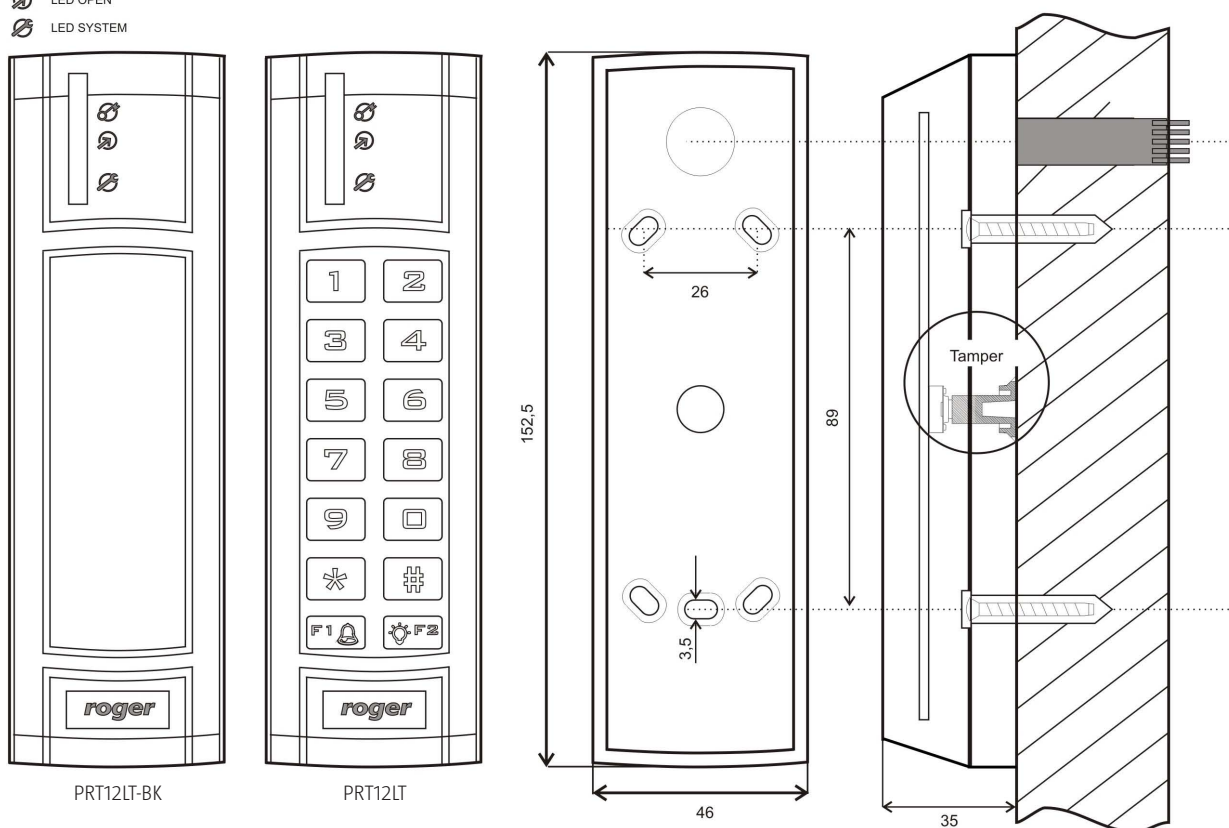

PRT12LT and PRT12LT-BK views and installation diagram

PRT12LT and PRT12LT-BK enclosures consists of front panel and base. New device is assembled with standard base, but additional, extended base is included. The extended base can be used when connection cable has to be hidden and no flush mounting box is available.

-  LED STATUS
-  LED OPEN
-  LED SYSTEM

Standard enclosure base

-  LED STATUS
-  LED OPEN
-  LED SYSTEM

Additional, extended enclosure base (included)

Available versions and symbols	
Symbol	Description
PRT12LT-G	Dark grey case, keypad
PRT12LT-L	Light grey case, keypad
PRT12LT-BK-G	Dark grey case, without keypad
PRT12LT-BK-L	Light grey case, without keypad
PRT12LT-G-B	Dark grey case, blue keypad backlight

Technical Specification	
Parameter	Value
Supply voltage	10-15 VDC
Current consumption (average)	65mA (45mA for version without keypad)
Anti-sabotage protection (Tamper)	NC contact, 50mA/24V, IP67
Reading distance	Up to 15 cm
Environmental class	Class IV, outdoor-general, temperature: -25°C +60°C, relative humidity: 10 to 95% (non condensing)
Dimensions H x W x D	With standard enclosure base: 152.5 X 46 X 23 mm With extended enclosure base: 152.5 X 46 X 35 mm
Weight	≈150g
Approvals	CE